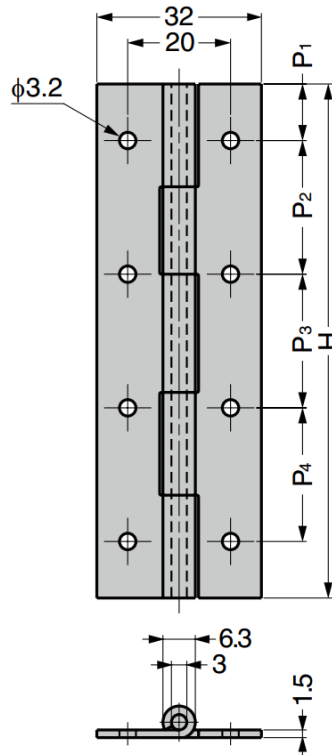

GKHA Stainless Steel Butt Hinge

Features

- Various sizes available
- Steel hinge also available on request, contact your nearest [Gripwell](#) team for assistance

Material

- Stainless steel 304, polished

With Mounting Holes

Part No.	H	P ₁	P ₂	P ₃	P ₄	Knuckles	Load Capacity (per pair)	
GKHA-25C	25	6	13	-	-	3	49 N	5 kg
GKHA-30C	30	7	16				59 N	6 kg
GKHA-40C	40	8	24				69 N	7 kg
GKHA-50C	50	10	30				88 N	9 kg
GKHA-60C	60	8	22	22	-	5	108 N	11 kg
GKHA-65C	65	8.5	24	24			118 N	12 kg
GKHA-75C	75	9.5	28	28			137 N	14 kg
GKHA-80C	80	10	30	30			147 N	15 kg
GKHA-90C	90		35	35			167 N	17 kg
GKHA-100C	100		26	26			26	186 N

Without Mounting Holes

Part No.	H	Knuckles	Load Capacity (per pair)	
GKHA-25CN	25	3	49 N	5 kg
GKHA-30CN	30		59 N	6 kg
GKHA-40CN	40		69 N	7 kg
GKHA-50CN	50		88 N	9 kg
GKHA-60CN	60	5	108 N	11 kg
GKHA-65CN	65		118 N	12 kg
GKHA-75CN	75		137 N	14 kg
GKHA-80CN	80		147 N	15 kg
GKHA-90CN	90		167 N	17 kg
GKHA-100CN	100		186 N	19 kg